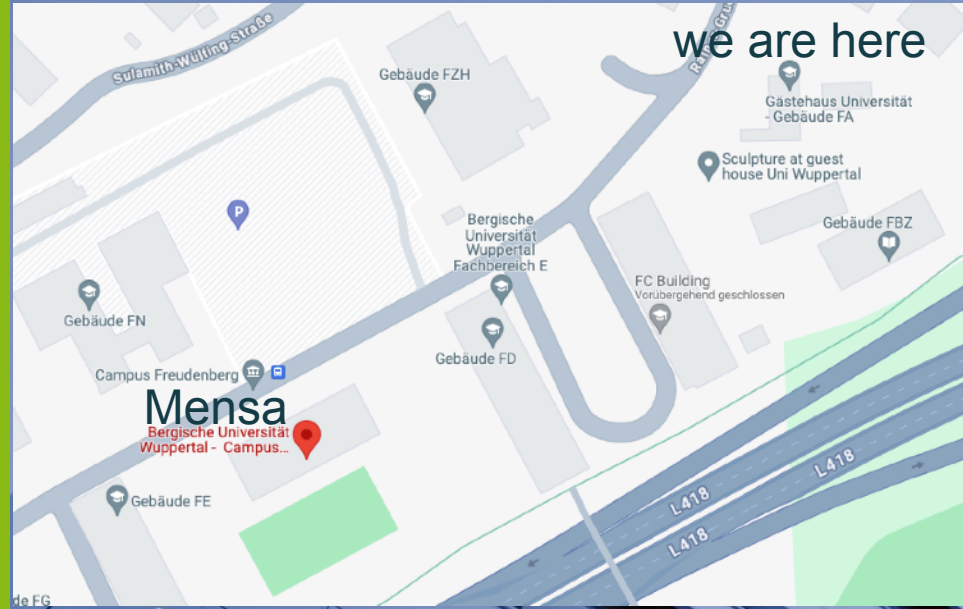

Some Practical Information

- **Lunch**

Mensa/Cafeteria
across from the bus stop
no cash payment but
credit or debit card

- **Social Dinner on Wednesday**
  Locanda San Lorenzo (Italian)

Untergrünwalderstr. 116, 42103 Wuppertal, 19:00 hrs

- **Informal Dinner Tuesday** (free appetiser)
  Al Howara (Lebanese)

Benbergstrasse 20 42103 Wuppertal, 19:00 hrs