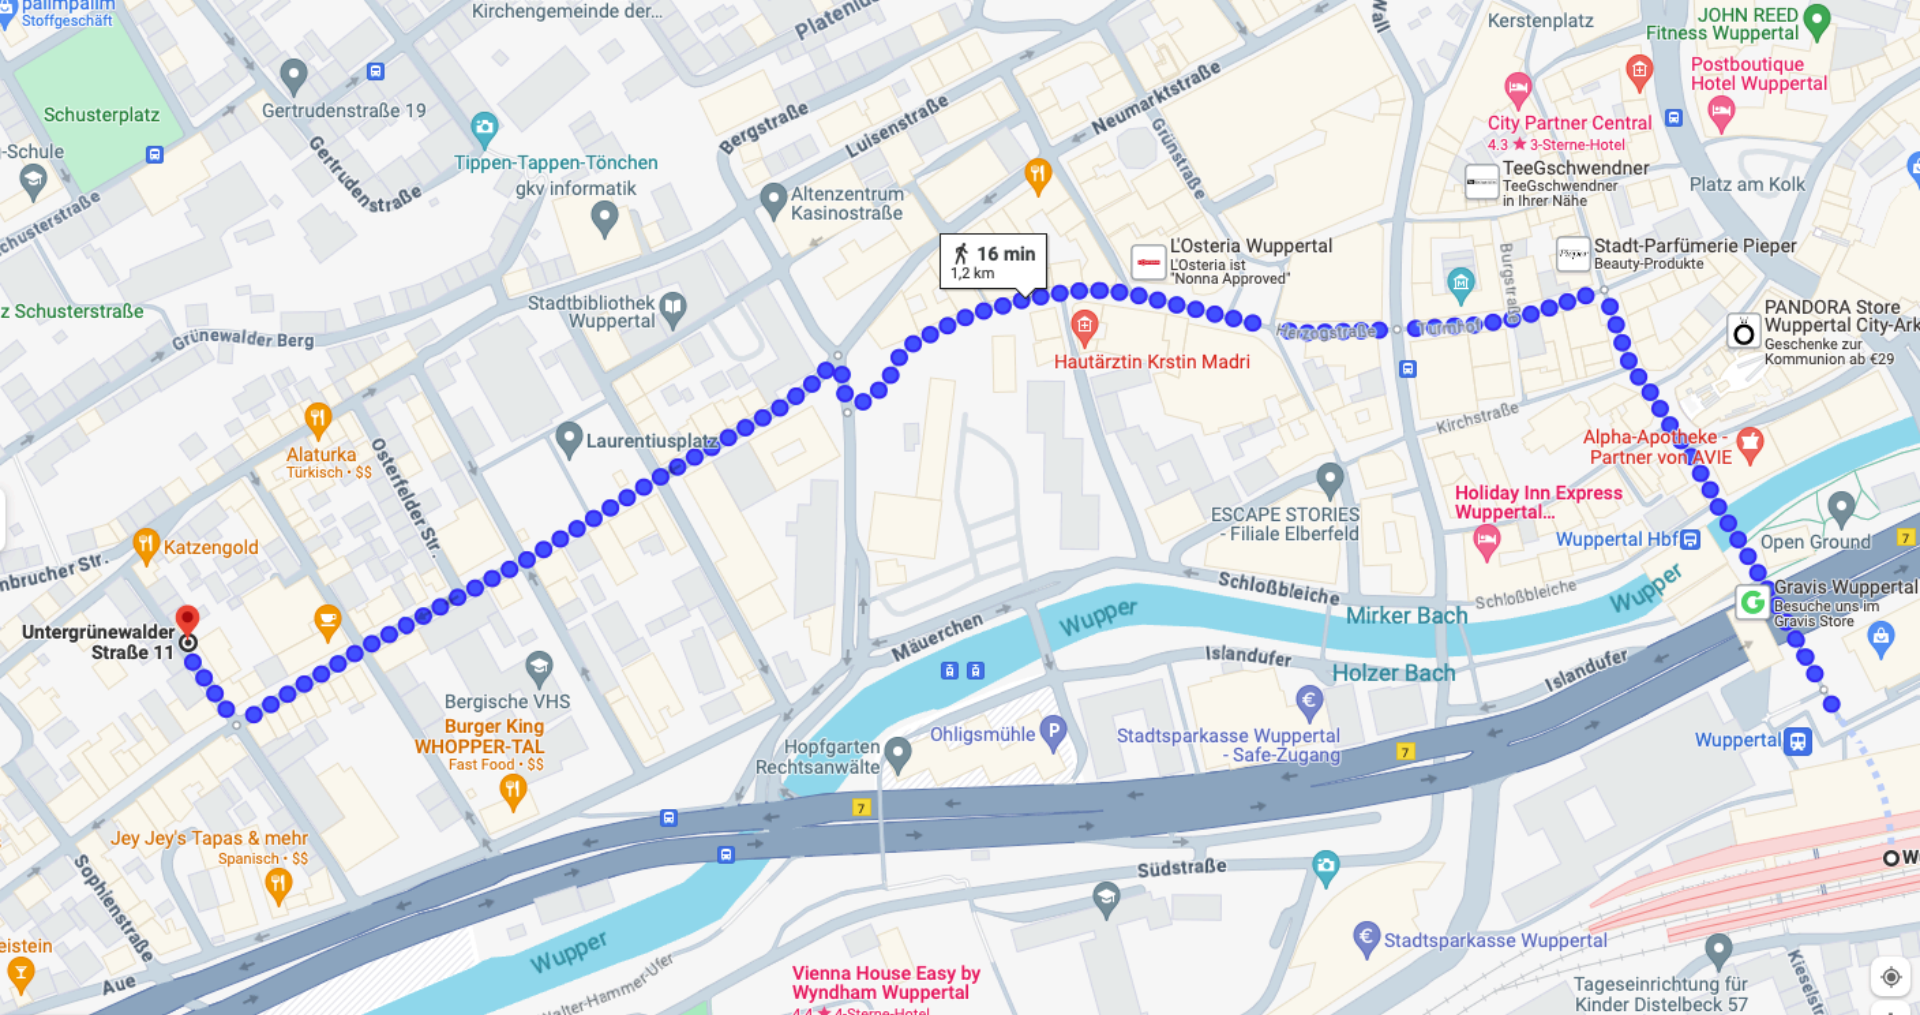

Some Practical Information

- **Lunch**

Mensa/Cafeteria
across from the bus stop
no cash payment but
credit or debit card

- **Social Dinner on Wednesday**
Locanda San Lorenzo (Italian)

Untergrünwalderstr. 116, 42103 Wuppertal, 19:00 hrs

- **Informal Dinner Tuesday** (free appetiser)
Al Howara (Lebanese)

Benbergstrasse 20 42103 Wuppertal, 19:00 hrs

16 min
1,2 km

L'Osteria Wuppertal
L'Osteria ist 'Nonna Approved'

Hautärztin Krstin Madri

Vienna House Easy by Wyndham Wuppertal
4.4 ★ 4-Sterne-Hotel