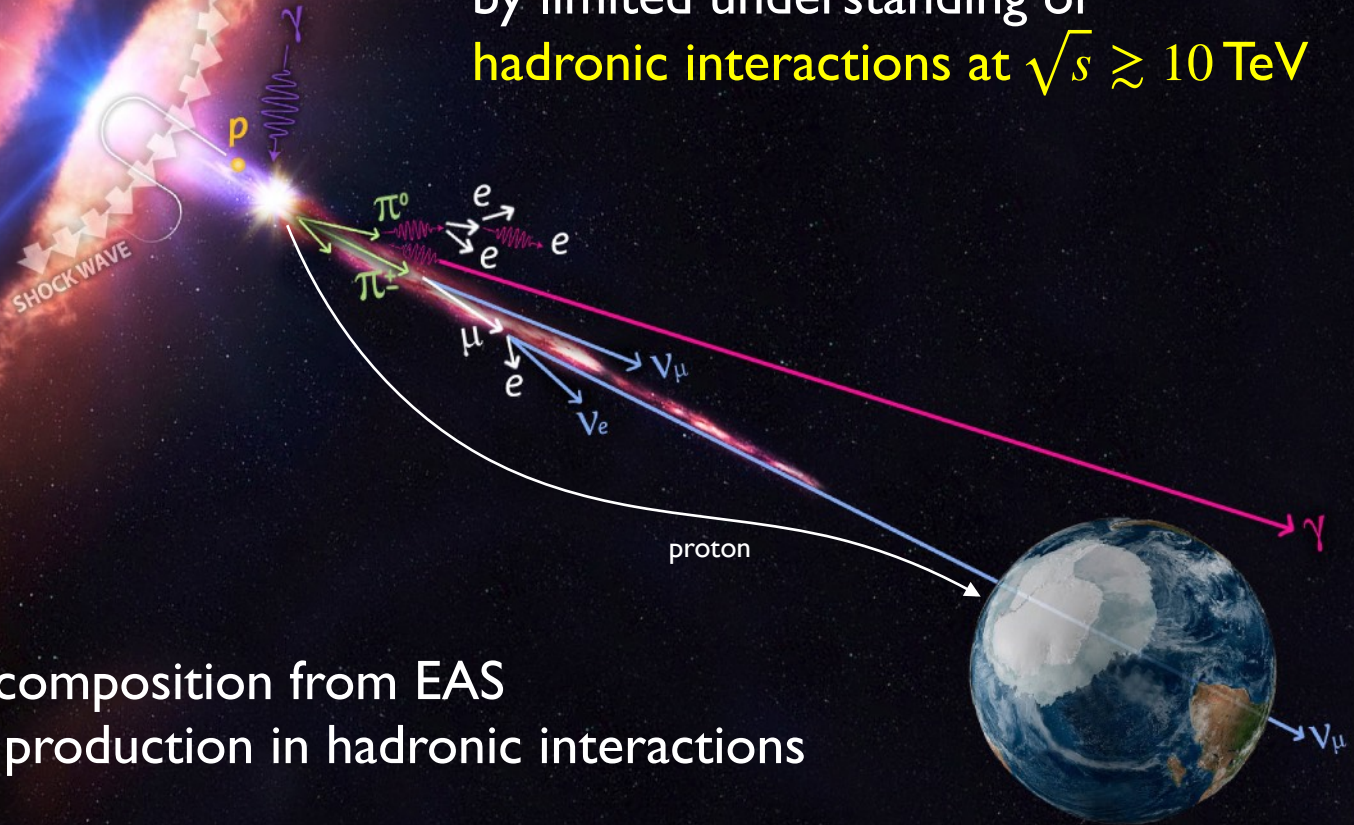

SFB 1491: Cosmic Interacting Matters – From Source to Signal

Ruhr Universität Bochum
Technical University Dortmund
Bergische Universität Wuppertal
Universität Duisburg-Essen

Answering the key question about the origin of UHECR largely hampered by limited understanding of hadronic interactions at $\sqrt{s} \gtrsim 10 \text{ TeV}$